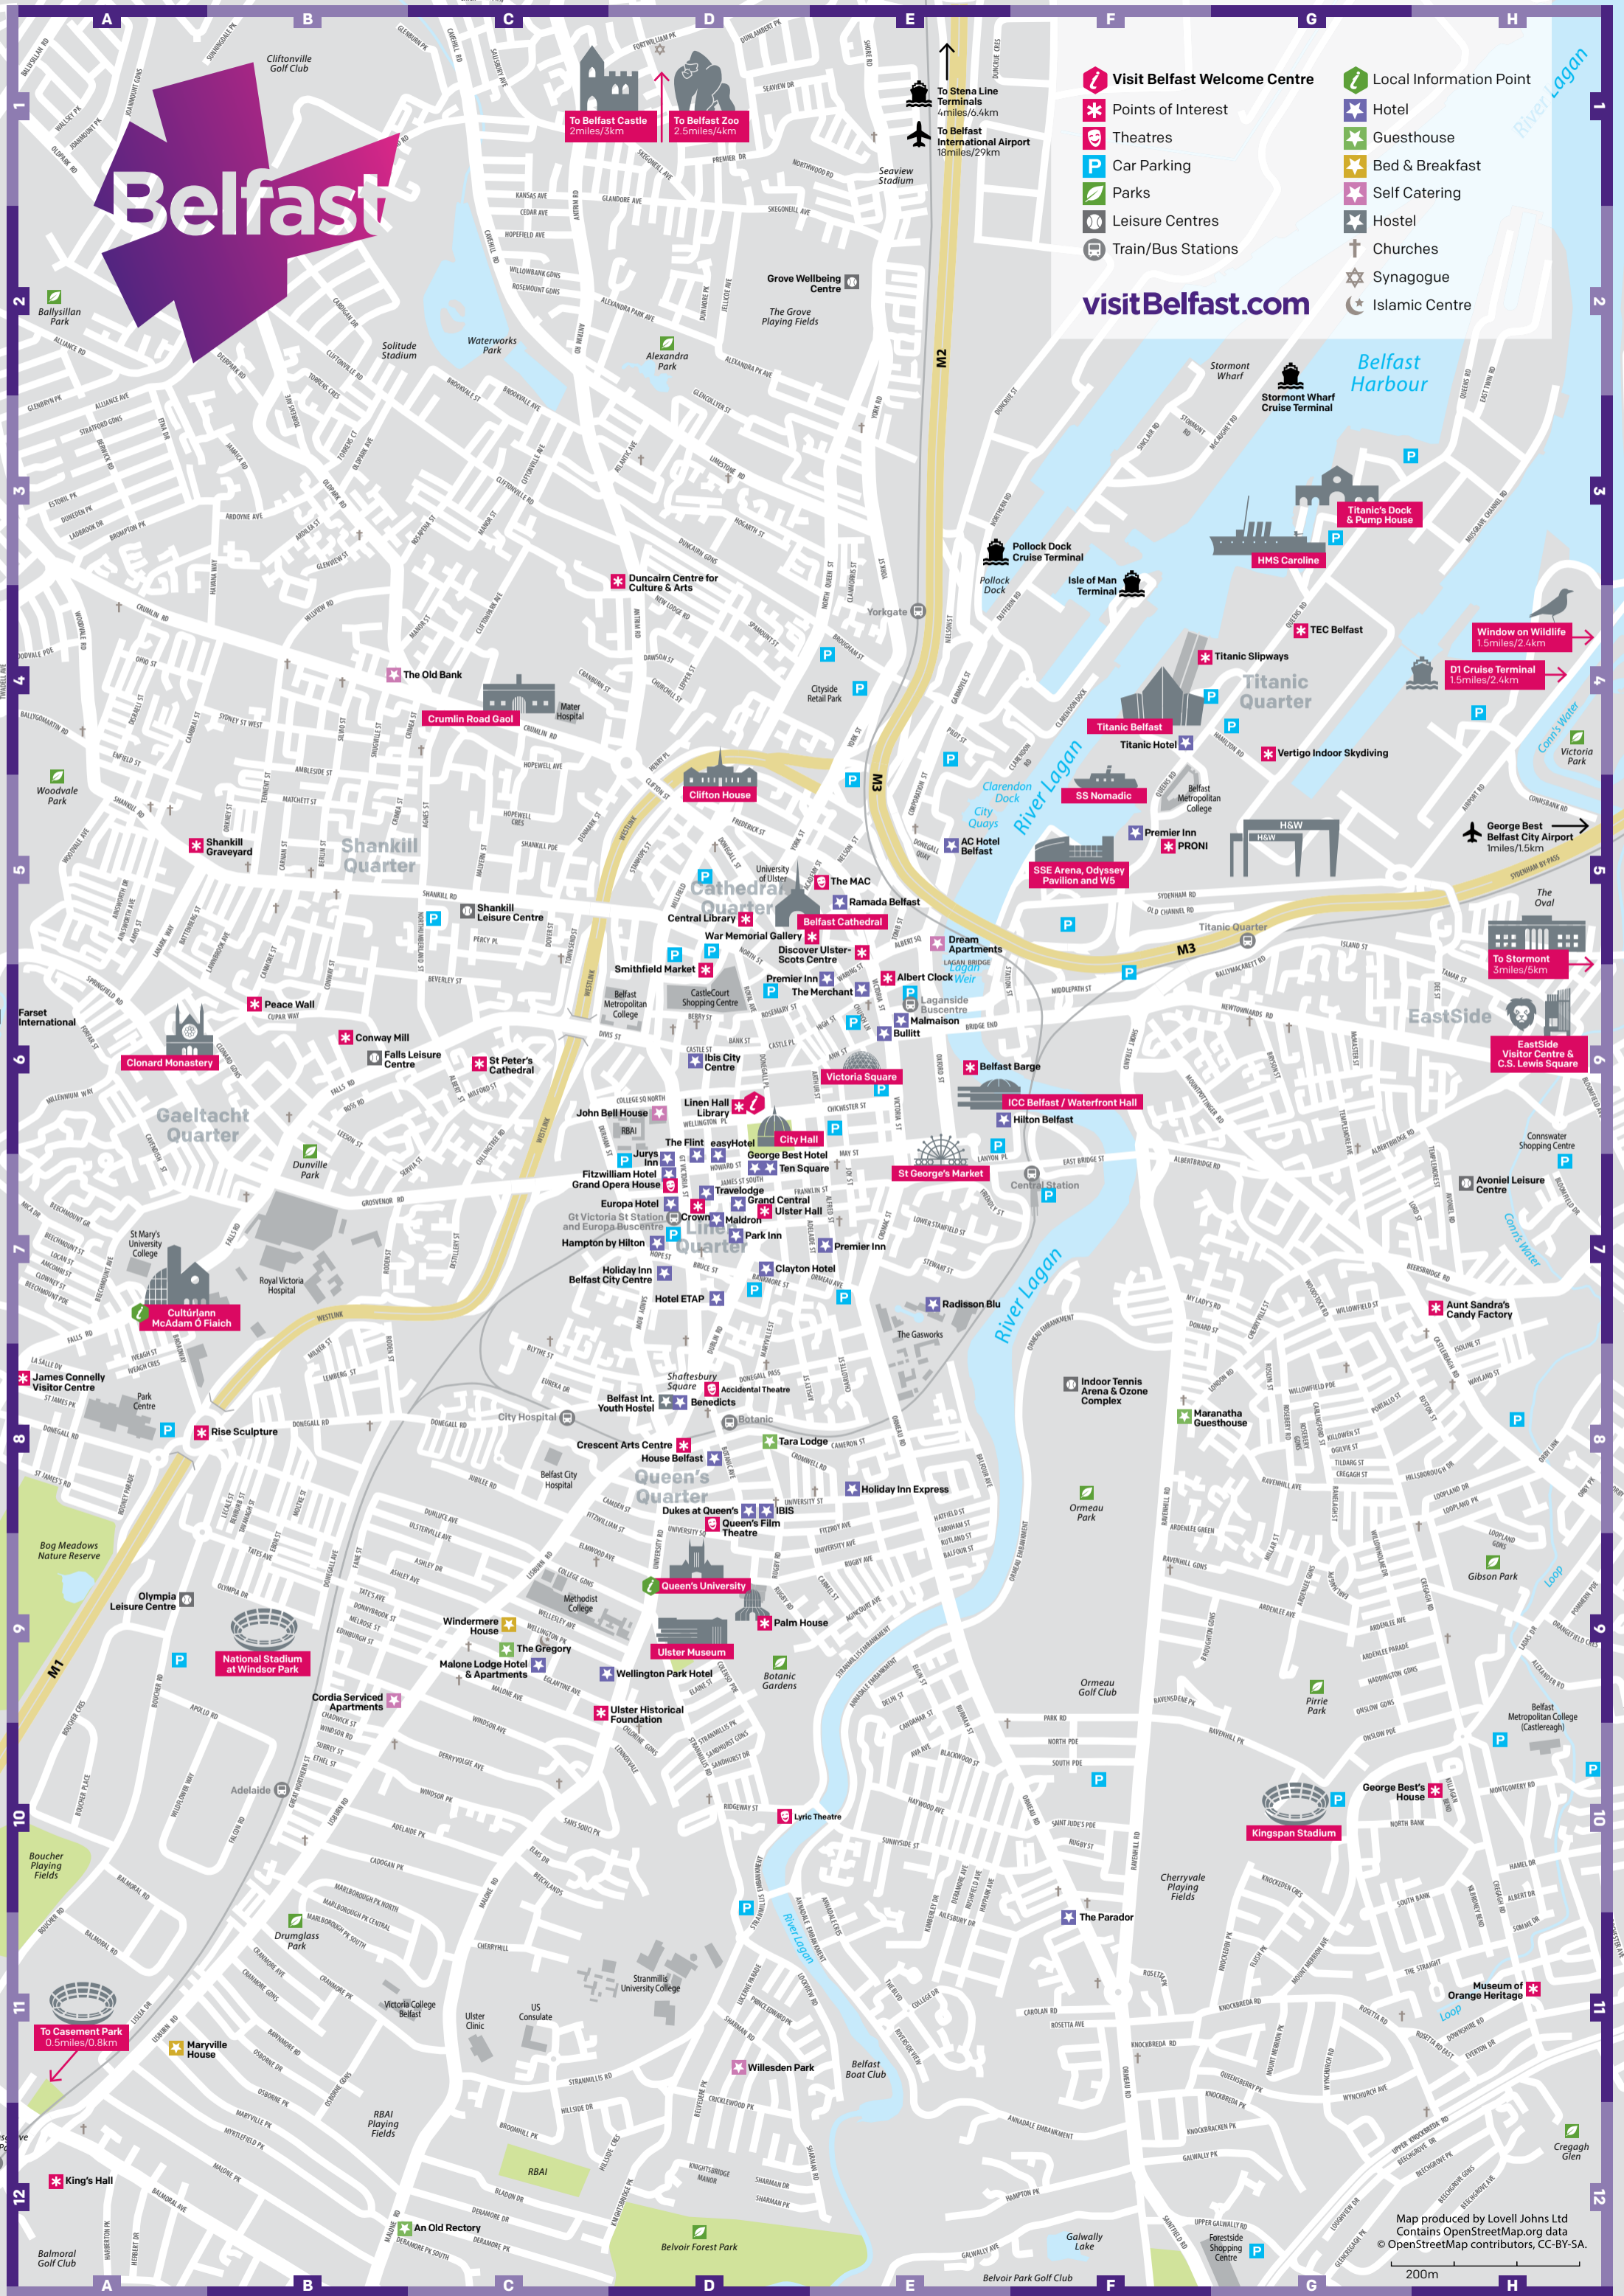

visitBelfast.com

To Belfast Castle  
2miles/3km

To Belfast Zoo  
2.5miles/4km

To Belfast International Airport  
15miles/29km

To Belfast Castle  
2miles/3km

To Belfast Zoo  
2.5miles/4km

To Stormont  
3miles/5km

To Stormont  
3miles/5km

To Stormont  
3miles/5km

To Stormont  
3miles/5km

To Stormont  
3miles/5km

To Stormont  
3miles/5km

To Stormont  
3miles/5km

To Stormont  
3miles/5km

To Stormont  
3miles/5km