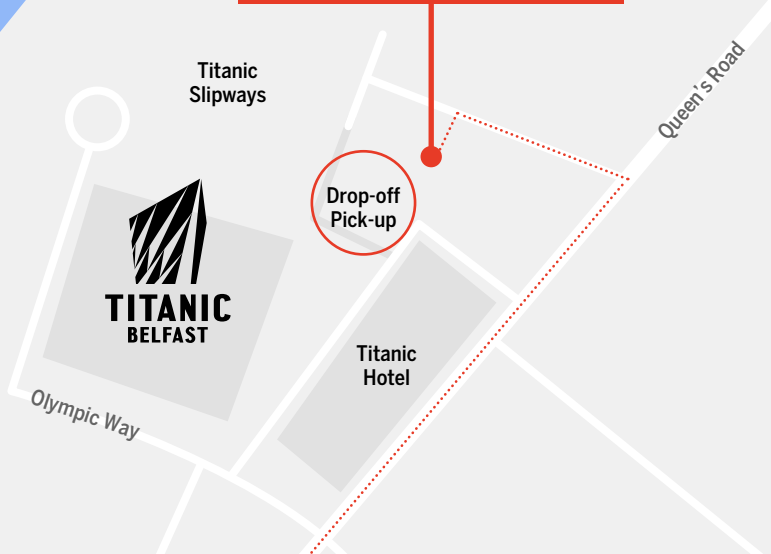

NEW

Belfast overnight secure coach parking now open

£23
per night

Titanic Belfast
East Yard Coach Parking

- Located next to Titanic Belfast, and only 2 miles from Belfast City Centre
- Coaches are able to park securely overnight for £23 per vehicle
- Available from July – October 2024*
- Available Monday to Sunday 18.00–8.00 (next day)
- There are 12 coach bays

FIND US

East Yard Coach Parking

Titanic House, Queens Road
Belfast BT3 9DT

GPS: 54.6088, -5.9083

W3W: birds.range.clip

BOOK NOW

Booking essential and must be made by
17.00 latest for the evening. Scan the QR
code, give us a call or find us online.